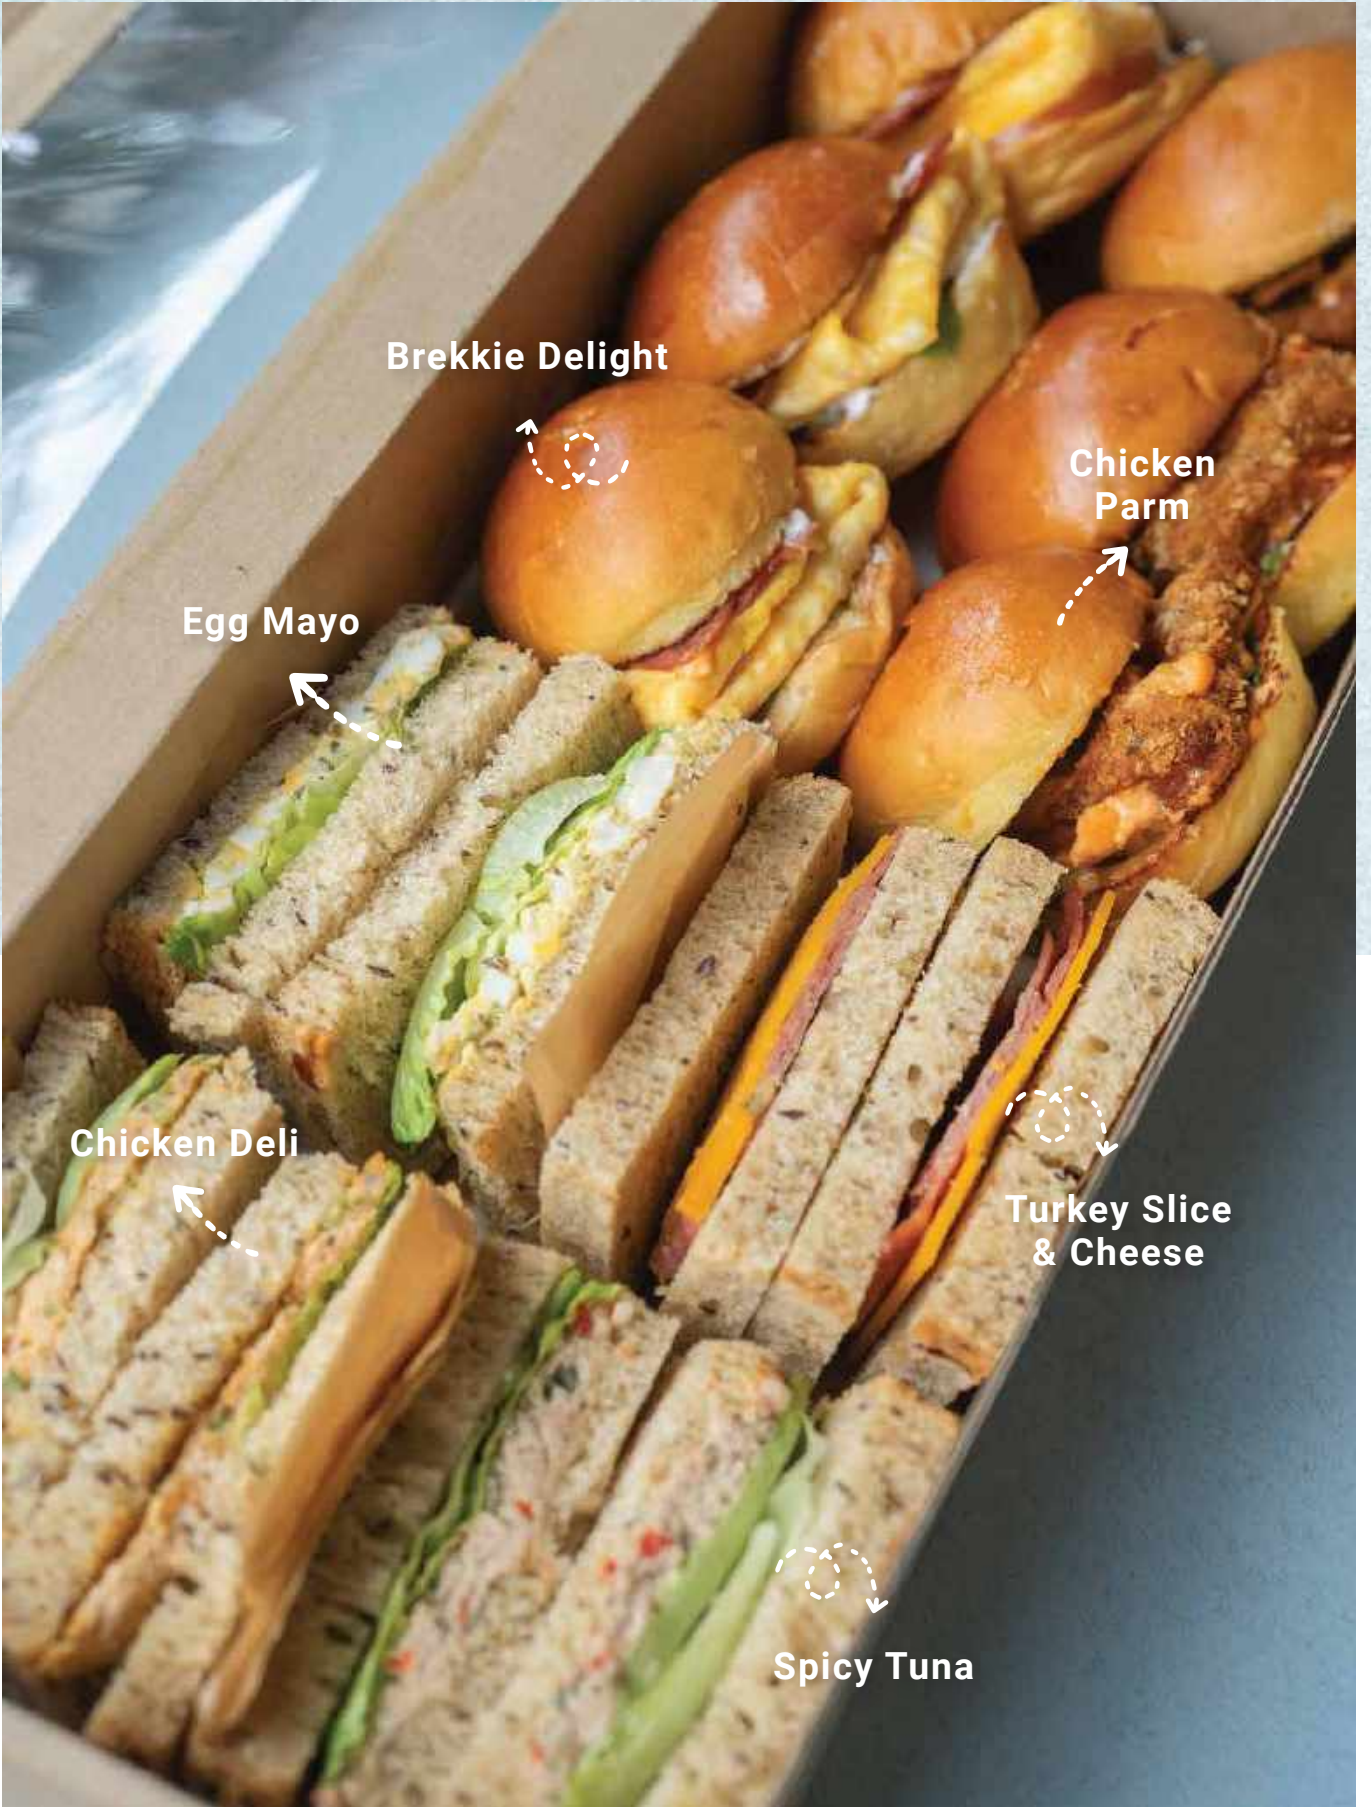

02

Fresh Sandwiches

RM119

Indulge in our Fresh Sandwiches Box, featuring a delightful assortment of 4 savory sandwich flavors and 2 delectable bunwich options. Perfect for those with a savory tooth, these light bites are ideal for a delightful afternoon tea experience.

Feeds 6-8 persons

Sandwiches

- Egg Mayo, 2pcs
- Spicy Tuna, 2pcs
- Turkey Slice & Cheese, 2pcs
- Chicken Deli, 2pcs

Bunwiches

- Brekkie Delight, 3pcs
- Chicken Parm, 3pcs

Brekkie Delight

Chicken Parm

Egg Mayo

Chicken Deli

Turkey Slice & Cheese

Spicy Tuna

03

Mini Savoury & Sweet

RM79

Introducing our Mini Sweet and Savoury Box, thoughtfully curated with buttery croissants, decadent brownies, and delightful brioche treats. Designed for small group gatherings and team meetings, it's the perfect choice for those seeking a harmonious blend of sweet and savory flavors to elevate your moments together.

Feeds 4-6 persons

- Mini Honey Sesame Croissant, **3pcs**
- Mini Turkey & Emmental Pain Suisse, **3pcs**
- Choc Chip Brioche, **3pcs**
- Choc Fudge Brownie, **6pcs**

Mini Honey
Sesame Croissant

Choc Chip
Brioche