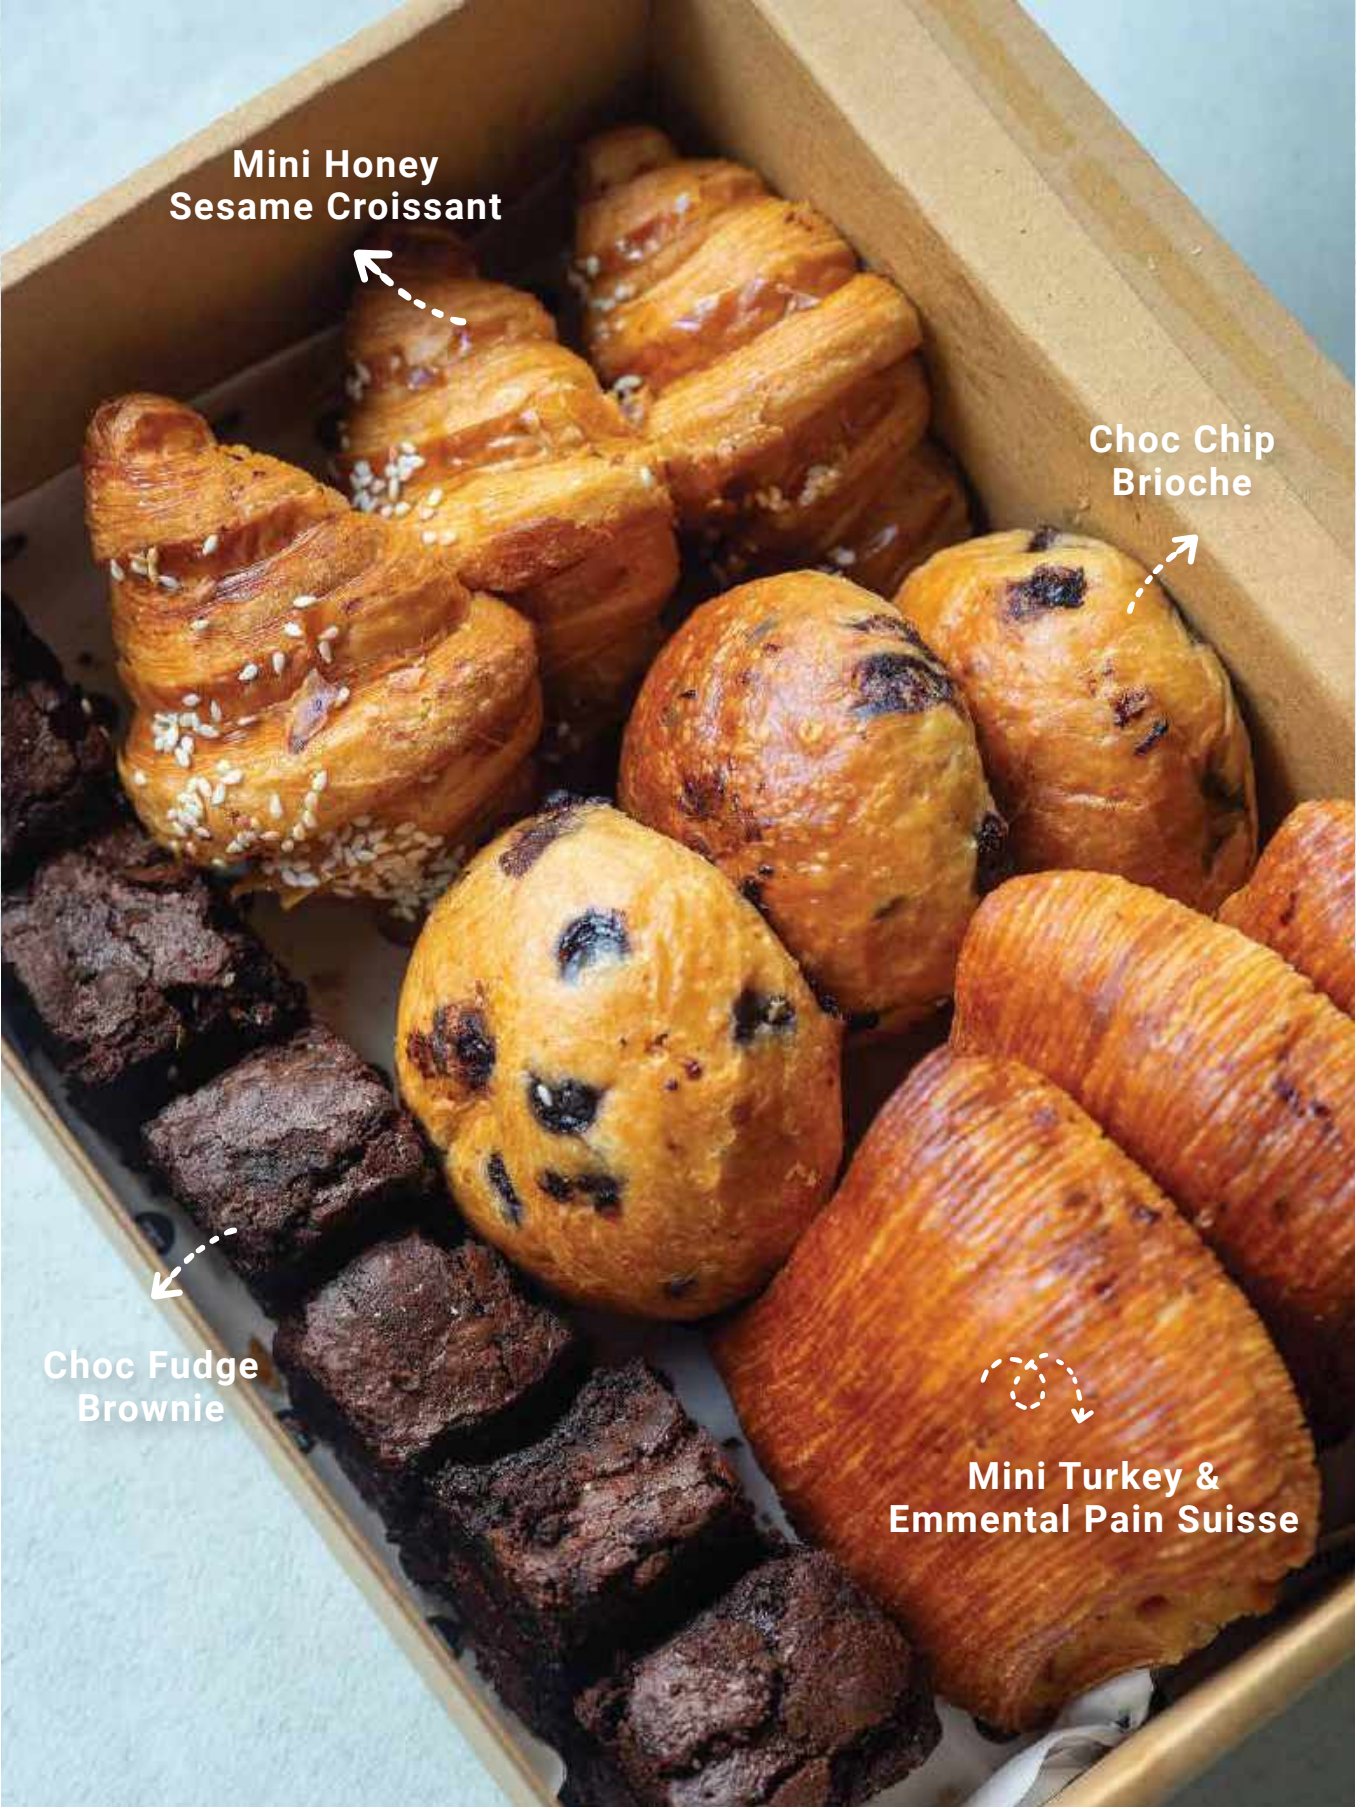

Chicken Deli

Turkey Slice & Cheese

Spicy Tuna

03

Mini Savoury & Sweet

RM79

Introducing our Mini Sweet and Savoury Box, thoughtfully curated with buttery croissants, decadent brownies, and delightful brioche treats. Designed for small group gatherings and team meetings, it's the perfect choice for those seeking a harmonious blend of sweet and savory flavors to elevate your moments together.

Feeds 4-6 persons

- Mini Honey Sesame Croissant, **3pcs**
- Mini Turkey & Emmental Pain Suisse, **3pcs**
- Choc Chip Brioche, **3pcs**
- Choc Fudge Brownie, **6pcs**

Mini Honey
Sesame Croissant

Choc Chip
Brioche